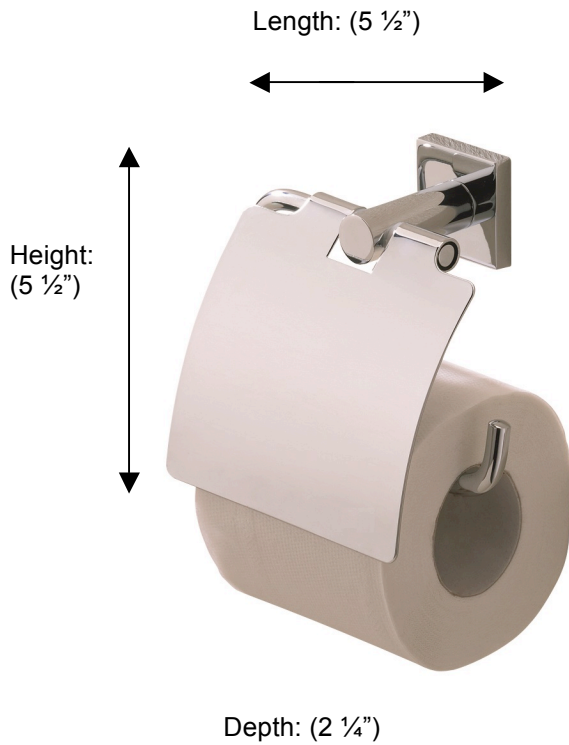

BRAGA

67620 TOILET ROLL HOLDER WITH LID

**Description:**

Toilet roll holder with lid

Finishes:

-  CR – Chrome
-  PV – Polished Brass
-  UB – Unlacquered Brass
-  MB – Matte Black
-  NI – Polished Nickel
-  ES – Satin Nickel
-  GD – Gold

Material:

Brass

Method of Fixing:

Direct to wall

Country of Origin:	Portugal
---------------------------	----------

All Dimensions are approximate